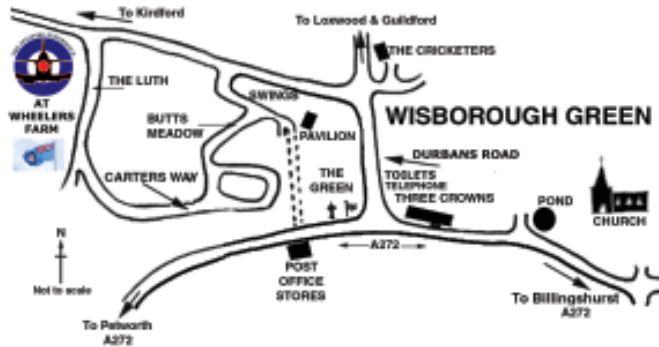

GETTING THERE

THE SPITFIRE EXPERIENCE

WHEELERS FARM
THE LUTH
WISBOROUGH GREEN
WEST SUSSEX
RH14 0BZ

Call us on 01403 700346
to make your booking

“Perfect 100%”

wrote a Spitfire instructor from
the Boulbee Academy, Goodwood, in our
visitors’ book.